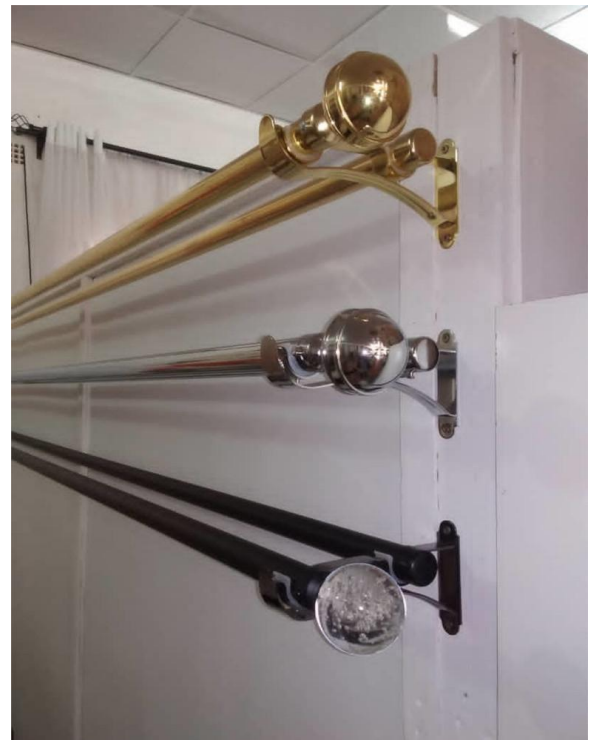

11. Carpets

Tropical Vertical Blinds carpets were originally woven to the dimensions of the specific area they were covering. They were later made in smaller strips, around the time stair carpet became popular, and were