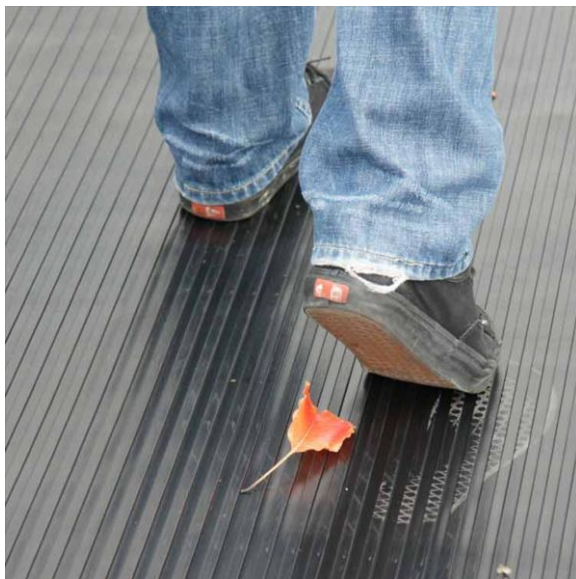

b. Non-Branded Doormats

We provide all types of entrance mats, heavy-duty rubber mats, interlocking doormats, and much more