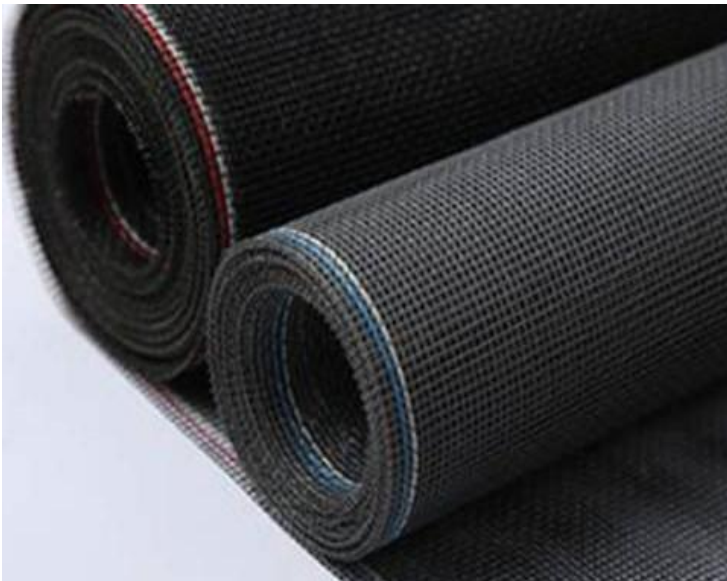

4. Fly-screens

We supply and fit all types of Fly Screens that prevent all kinds of irritating flies. They minimize all kinds of flies in your house, butchery, abattoirs, and all other rooms of the building.